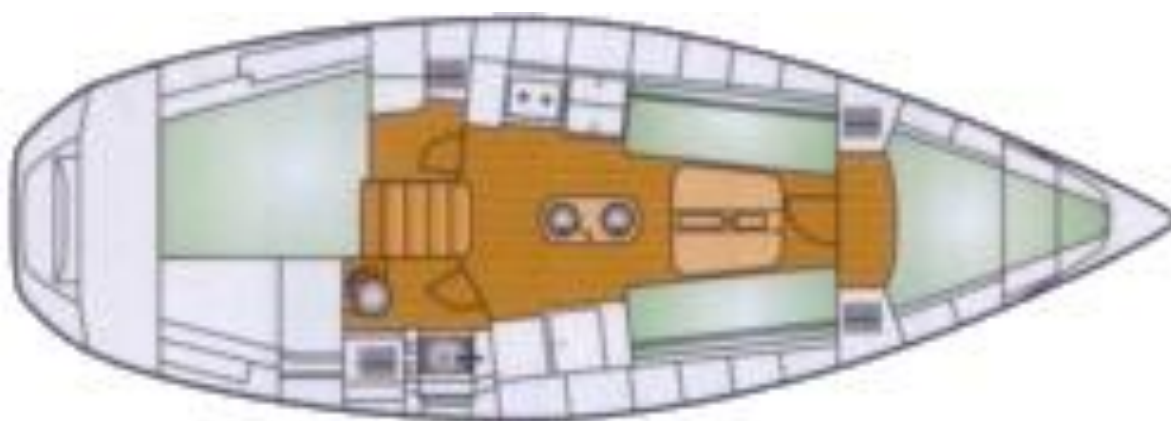

## Etap 32

LOA: 9.84m (32'3")  
Draft: 1.80 m (5'11")  
Engine: Volvo 19 HP 13.8 kW  
Cabins: 4 persons in 2 cabins

LWL: 8.38m (27'6")  
Disp.: 3.890kg (8.575lbs)

Beam: 3.42m (11'3")

## Etap 37

LOA: 11.26 m (36'11")  
Draft: 1.95 m (6'5")  
Engine: 28 HP 21 kW  
Cabins: 4 persons in 2 cabins

LWL: 9.90 m (32'6")  
Disp.: 6.550kg (14.427lbs)

Beam: 3.85 m (12'7")