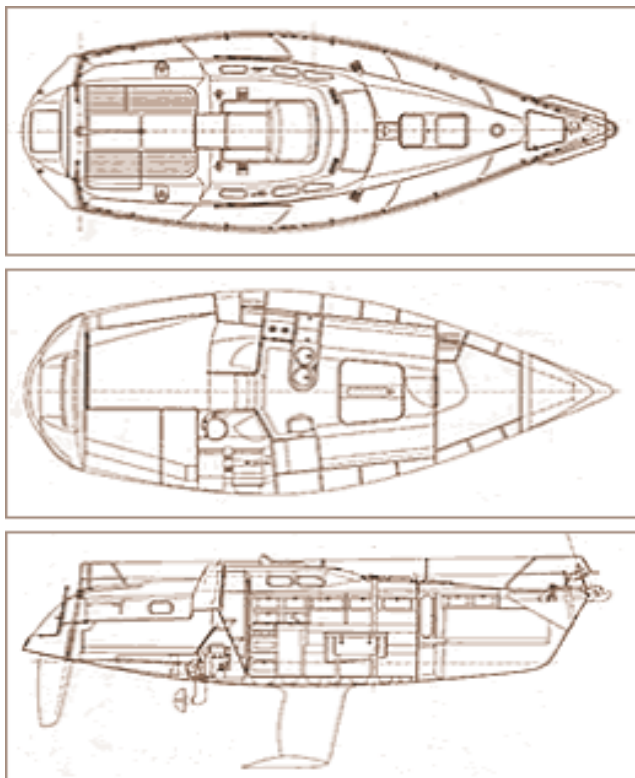

## Etap 32

LOA: 9.84m (32'3")  
Draft: 1.80 m (5'11")  
Engine: Volvo 19 HP 13.8 kW  
Cabins: 4 persons in 2 cabins

LWL: 8.38m (27'6")  
Disp.: 3.890kg (8.575lbs)

Beam: 3.42m (11'3")

## Etap 37

LOA: 11.26 m (36'11")  
Draft: 1.95 m (6'5")  
Engine: 28 HP 21 kW  
Cabins: 4 persons in 2 cabins

LWL: 9.90 m (32'6")  
Disp.: 6.550kg (14.427lbs)

Beam: 3.85 m (12'7")