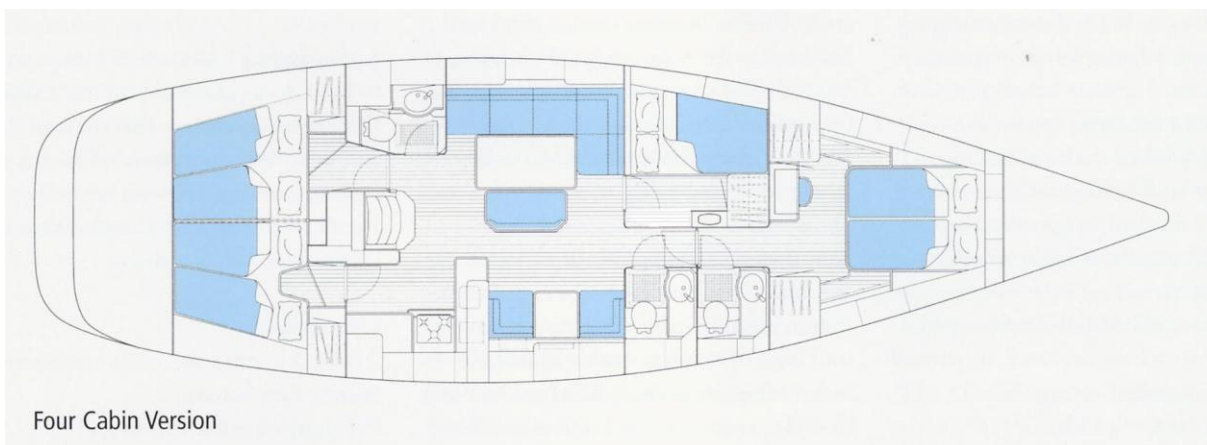

LOA: 16.48m (54.07')   LWL: 14.40m (47.24')   Beam: 4.75m (15.58')
Draft: 2.44m (8.01')   Disp.: 22,000kg (48500lbs)
Engine: Volvo Penta with Saildrive 53kW (72SHP)
Cabins: 8 persons in 4 cabins