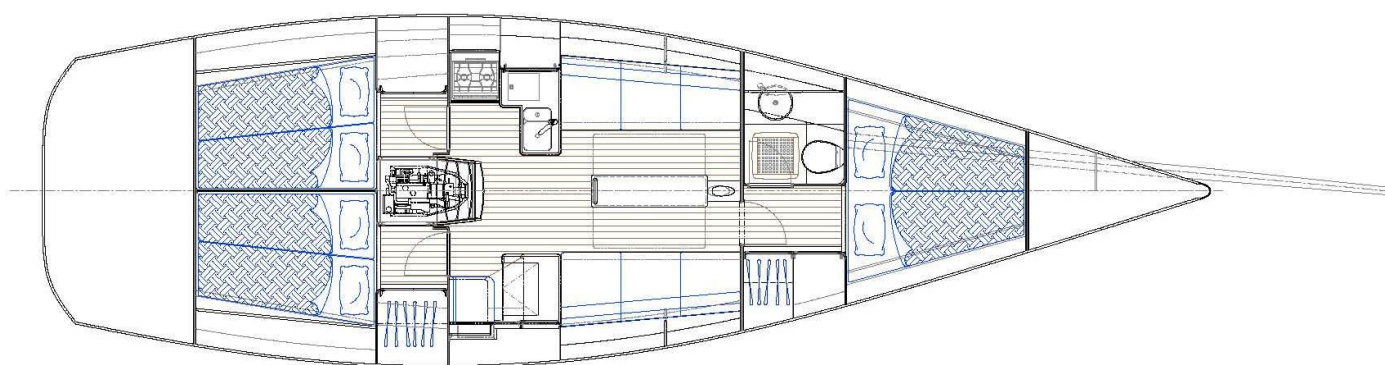

# Oyster 47

LOA: 14.20m (47')

Draft: 1.98m (6')

Cabins: Six in three cabins

LWL: 11.58m (38')

Displ: 13,608kg (30,000lb)

Beam: 4.27m (14')

Rig: Sloop

# Swan 42 Club

LOA: 12.98m (42.58')

LWL: 11.29m (37.04')

Beam: 3.93m (12.86')

Draft: 2.70m (8.86')

Displ: 7,200kg (15,983 lb)

Motor: 1 × 80,88 kW (110,00 HP) Inboard VOLVO Diesel

Cabins: six persons in three cabins