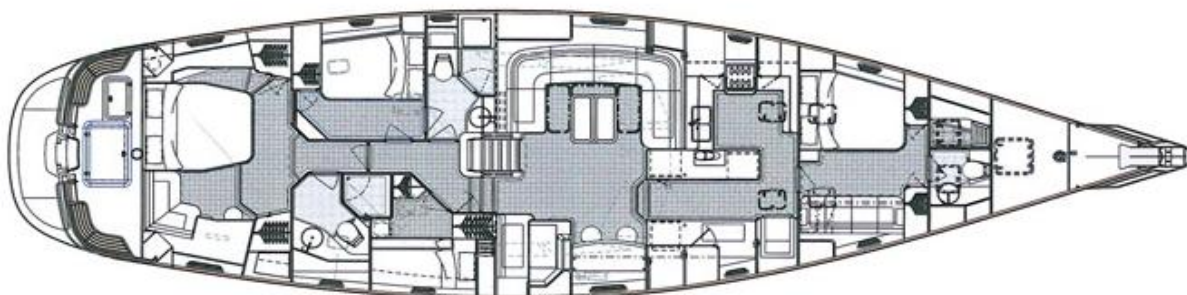

# Oyster 72

LOA: 22.77m (75')

Draft: 2.90m (10')

Cabins: Eight in four cabins

LWL: 19.75m (65')

Displ: 48,000kg (105,821lb)

Beam: 5.85m (19')

Rig: Cutter