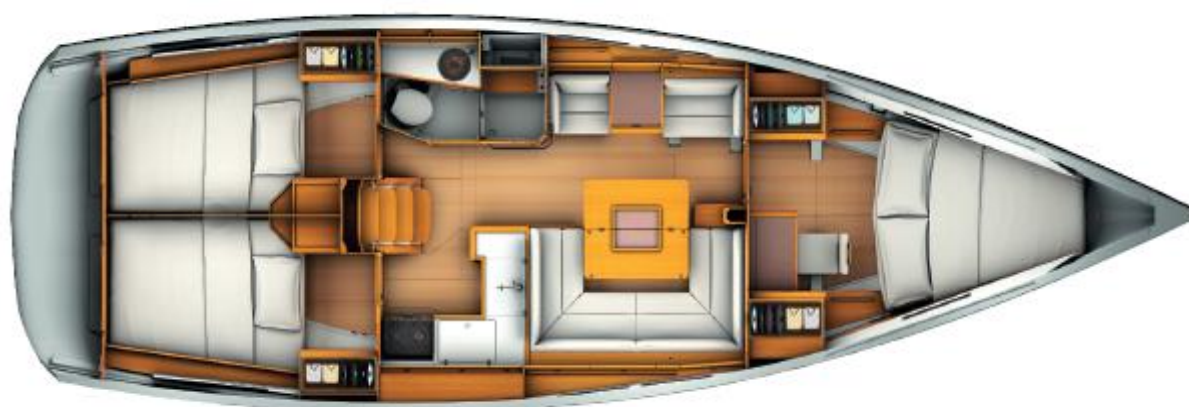

## Jeanneau Sun Odyssey 409

LOA: 12.34 m ( 40'5" )

Draft: 2.10 m ( 6'10" )

Engine: Yanmar 40 HP 29 kW

Cabins: 6 persons in 3 cabins

LWL: 11.00 m ( 36'1" )      Beam: 3.99 m ( 13'1" )

Disp.: 7.450kg ( 16.424 lbs )