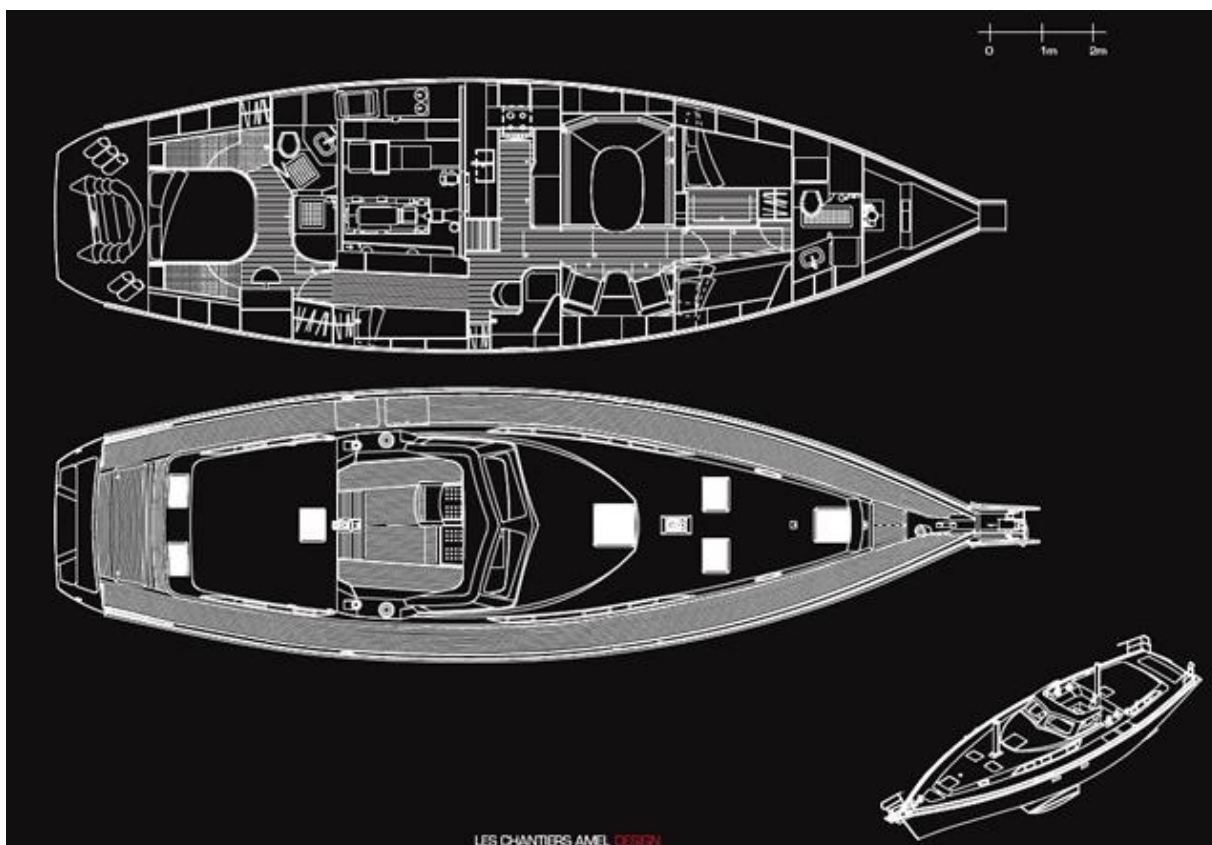

## Amel 54

LOA: 17.20m (56'5")

LWL: 13.75m (45')

Beam: 4.80m (15'9")

Draft: 2.10m (6'9")

Displ: 17,500kg (35,000 lb)

Motor: 1 × 80,88 kW (110,00 HP) Inboard VOLVO Diesel

Cabins: six persons in two cabins (4 in 1 + Master bedroom)

# Oyster 62

LOA: 19.28m (63')

LWL: 16.75m (55')

Beam: 5.39m (18')

Draft: 2.61m (9')

Displ: 33,500kg (73,854lb)

Rig: Cutter

Cabins: Ten berths in five cabins