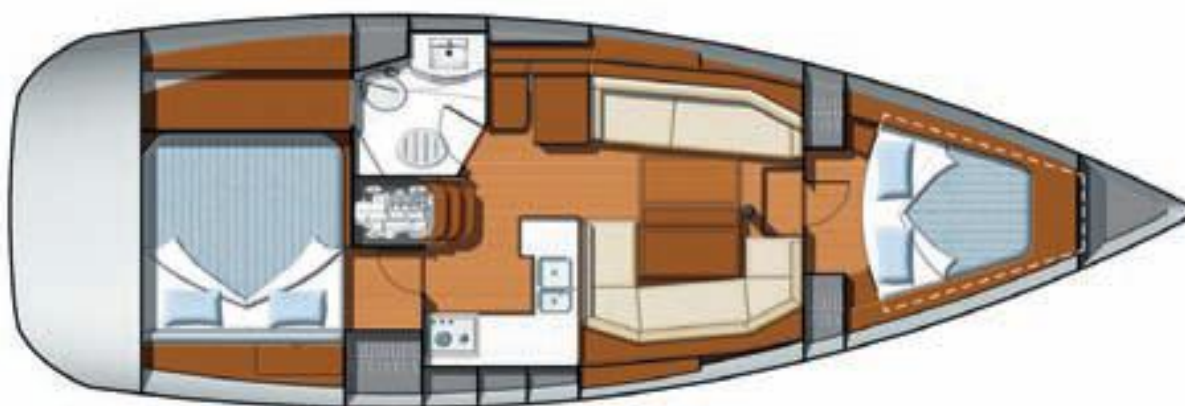

## Jeanneau Sun Odyssey 39 DS

LOA: 11.86 m (39')

LWL: 10.71 m (35'2")

Beam: 3.88 m (12'9")

Draft: 1.50 m - 2.20 m depends on keel

Disp.: 7.863kg (17.335 lbs)

Engine: Yanmar 40 HP 29 kW

Cabins: 4 persons in 2 cabins