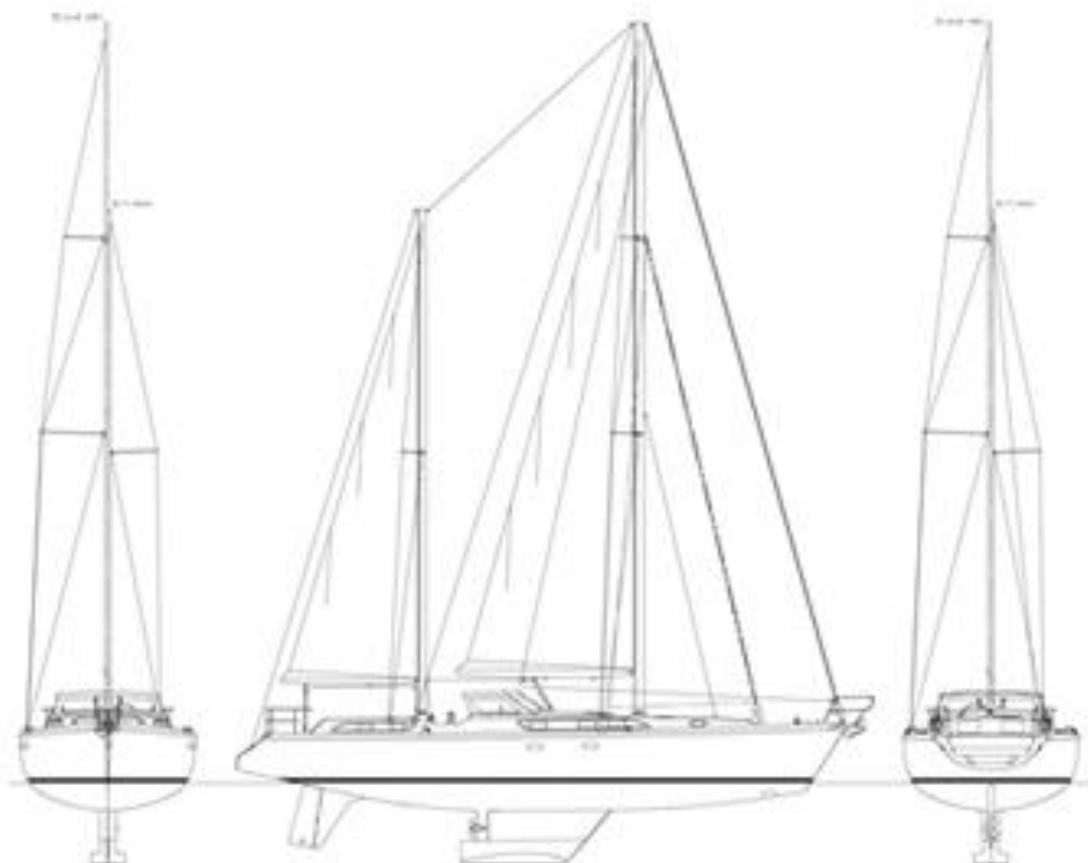

## Amel 54

LOA: 17.20m (56'5")

LWL: 13.75m (45')

Beam: 4.80m (15'9")

Draft: 2.10m (6'9")

Displ: 17,500kg (35,000 lb)

Motor: 1 × 80,88 kW (110,00 HP) Inboard VOLVO Diesel

Cabins: six persons in two cabins (4 in 1 + Master bedroom)

# Oyster 62

LOA: 19.28m (63')

LWL: 16.75m (55')

Beam: 5.39m (18')

Draft: 2.61m (9')

Displ: 33,500kg (73,854lb)

Rig: Cutter

Cabins: Ten berths in five cabins

# Oyster 72

LOA: 22.77m (75')

Draft: 2.90m (10')

Cabins: Eight in four cabins

LWL: 19.75m (65')

Displ: 48,000kg (105,821lb)

Beam: 5.85m (19')

Rig: Cutter