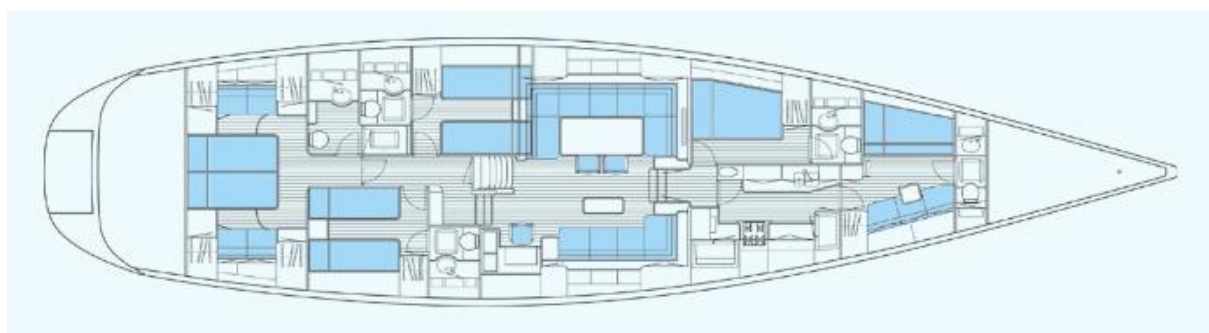

Swan 82

LOA: 24.89m (81.66')   LWL: 21.26m (69.75')   Beam: 5.86m (19.22')
Draft: 3.78m (12.4')   Disp.: 41.000kg (90.400lbs)
Engine: Volvo D4-180 180 HP 132 kW
Cabins: 10 persons in 5 cabins