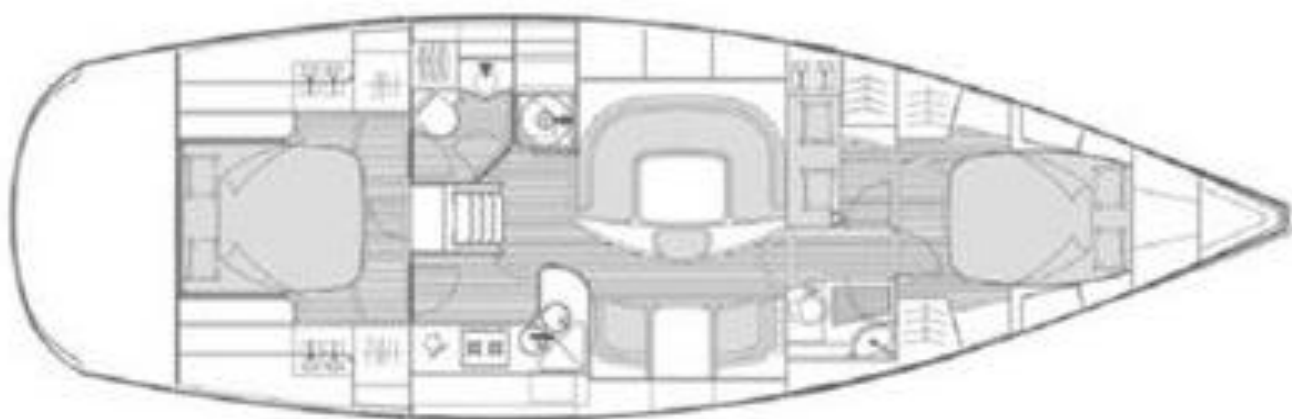

## Etap 48

LOA: 14.46 m (47'5")  
Draft: 2.05 m (6'8,5")  
Engine: 75 HP 55.3 kW  
Cabins: 4 persons in 2 cabins

LWL: 12.50 m (41')      Beam: 4.40 m (14'5")  
Disp.: 13.200kg (27.100 lbs)